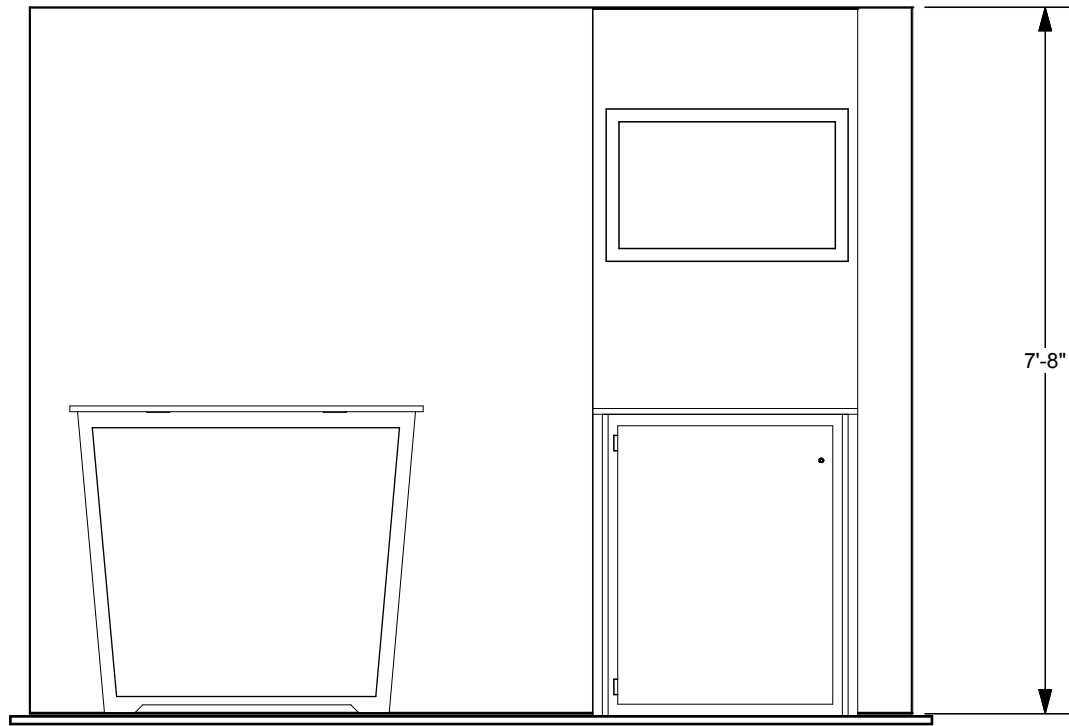

DRAWN BY: LH

DESIGN : QC1010V2-

Image Turnkey Rentals 818-563-3322

© 2020

The designs shown herein are protected by copyright and other laws. This document is to be maintained in confidence. No portion of the information or design shown herein may be reproduced, electronically or otherwise, nor may any display be made from this design without written consent.