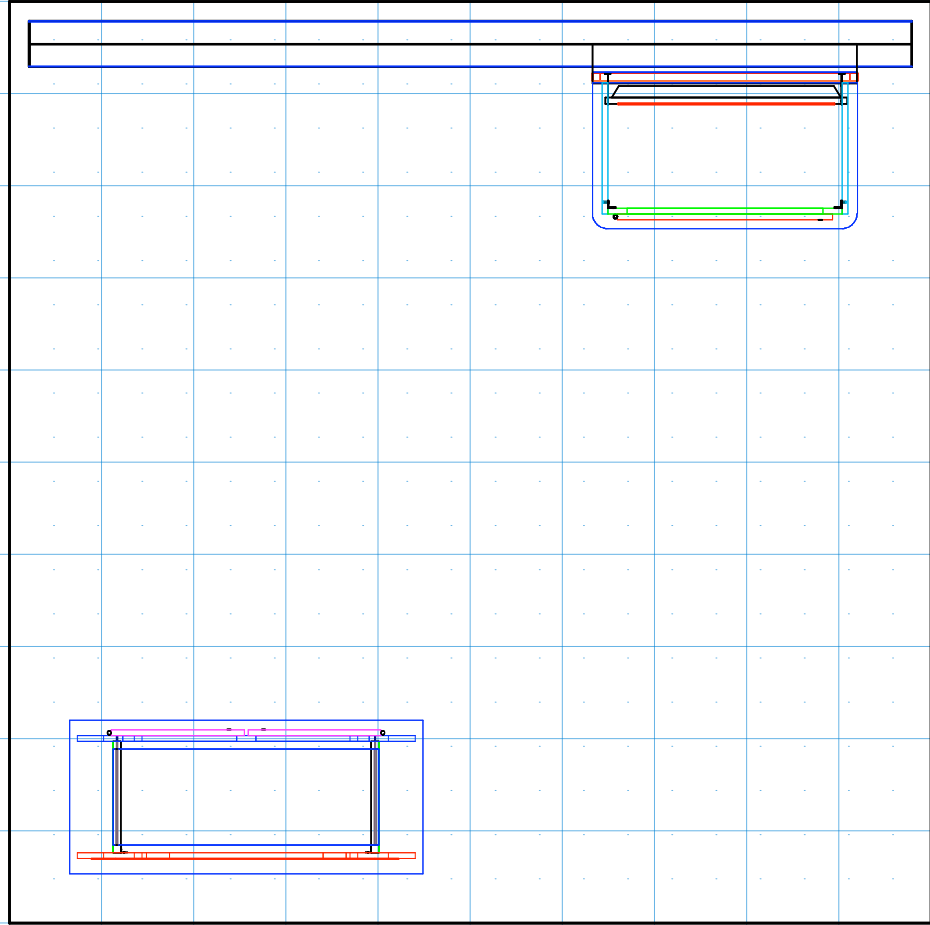

DRAWN BY: LH

DESIGN : QC1010V2-BL

Image Turnkey Rentals

818-563-3322

© 2020

The designs shown herein are protected by copyright and other laws. This document is to be maintained in confidence. No portion of the information or design shown herein may be reproduced, electronically or otherwise, nor may any display be made from this design without written consent.