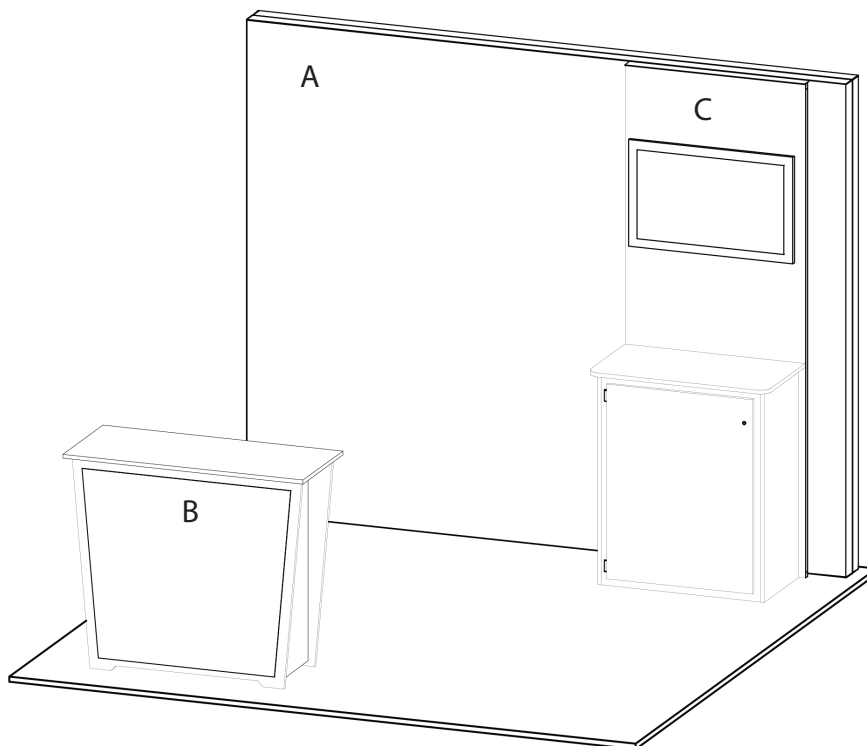

10x10 LIGHTBOX rental to include:

- (1) 92" x 115" Lightbox for mural backwall;
- (1) 36" Box" workstation with black laminate top and built in monitor mount
- (1) "EV2" locking standalone counter, 46"w x 20"d black laminate top

CHOICE of black, white, or gray sintra provided standard for all solid infill walls that do not have graphics, unless described otherwise

*White laminate standard for EV2 wall counter sides and standalone counter front and sides

Consult your account rep for options. Additional elements, merchandising and graphics are available

GRAPHICS PACKAGE TO INCLUDE

- A. - (1) 115" x 92" h fabric graphic (required)
- B. - (1) 40"w x 35" h Counter Graphic
- C. - (1) 34.5"w x 92" h Sintra Graphic (Workstation wall)