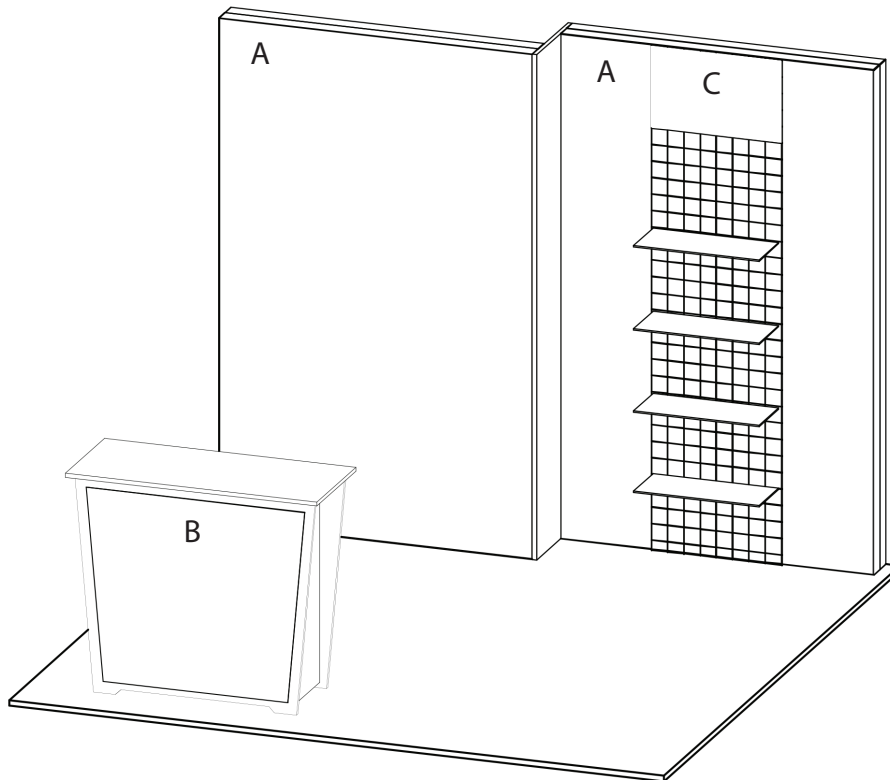

10x10 LIGHTBOX rental to include:

- (2) 92" x 57" Lightbox for mural backwall
- (1) full height merchandising grid panel
- (1) "EV2" locking standalone counter, 46"w x 20"d black laminate top

CHOICE of black, white, or gray sintra provided standard for all solid infill walls that do not have graphics, unless described otherwise

*White laminate standard for EV2 wall counter sides and standalone counter front and sides

Consult your account rep for options. Additional elements, merchandising and graphics are available

GRAPHICS PACKAGE TO INCLUDE

- A. - (2) 57" x 92" h fabric graphic (required)
- B. - (1) 40"w x 35" h Counter Graphic
- C. - (1) 24" w x 18" h printed sintra panel with velcro on reverse

PRICING DOES NOT INCLUDE chairs, benches, tables, computers, monitors/cables, and carpet. Additional elements, merchandising and graphics are available through your account representative.