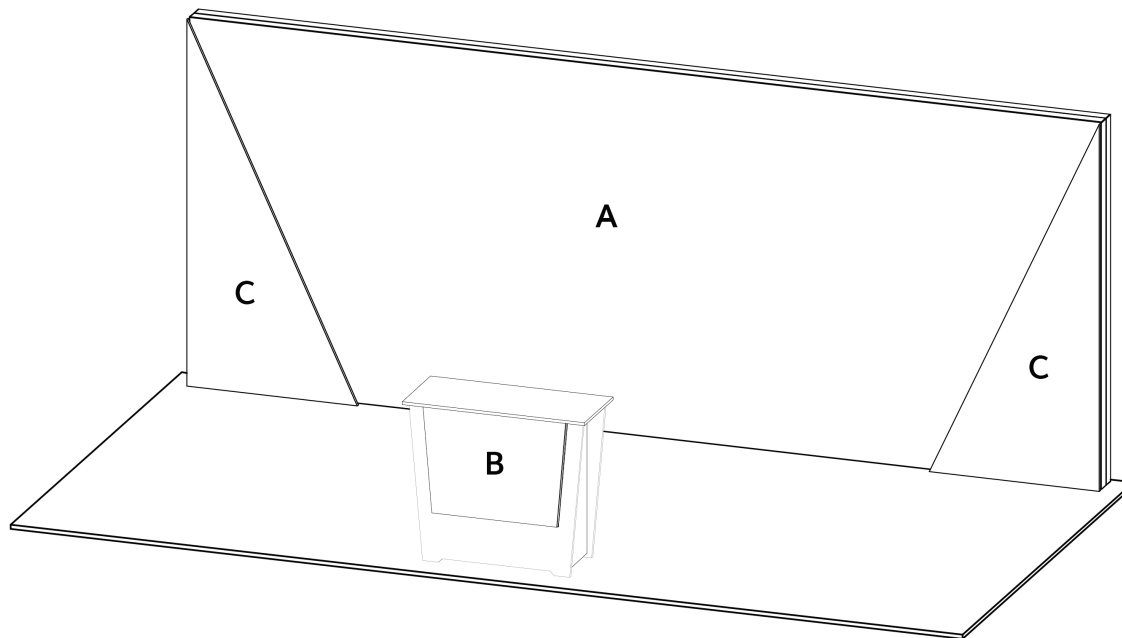

10' x 20' INLINE • Total height 7'8"

10x20 LIGHTBOX rental to include: 230"w
x 92"h lightbox for mural backwall

(1) "EV2" locking standalone counter, 46"w x 20"d black laminate top

(2) Angled accent panels in white, printed or brushed aluminum

GRAPHICS PACKAGE A TO INCLUDE

A. - (1) 230"w x 92"h fabric graphic required

B. - (1) 40"w x 35"h maximum size, SINGLE USE "low-tac" adhesive, front. Refer to template provided.

White laminate will be visible 2" at the edges or behind any smaller profile cut graphics. (Vector art/cut lines must be provided for profile.)

GRAPHICS PACKAGE B TO INCLUDE

Package A, PLUS

C. - (2) 44.875" w x 92" h printed sintra panel

PRICING DOES NOT INCLUDE chairs, benches, tables, computers, monitors/cables, and carpet. Additional elements, merchandising and graphics are available through your account representative.