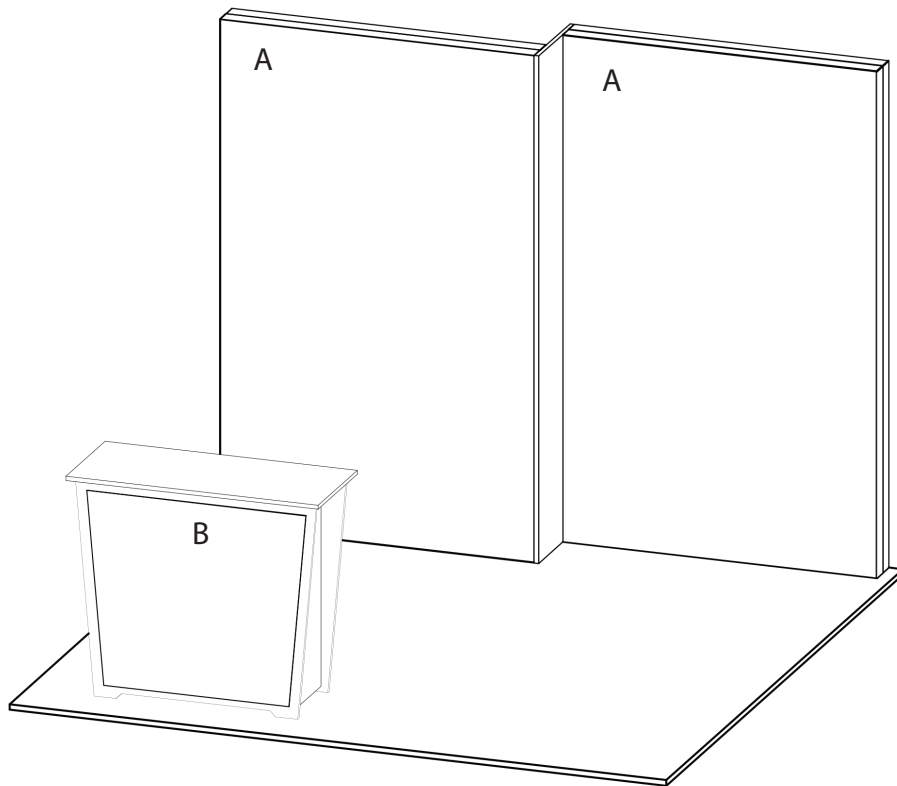

---

**10' x 10' Inline • Total height 92"**

10x10 LIGHTBOX rental to include:

(2) 92" x 57" Lightbox for mural backwall

(1) "EV2" locking standalone counter, 46"w x 20"d black laminate top

CHOICE of black, white, or gray sintra provided standard for all solid infill walls that do not have graphics, unless described otherwise

\*White laminate standard for EV2 wall counter sides and standalone counter front and sides

Consult your account rep for options. Additional elements, merchandising and graphics are available

GRAPHICS PACKAGE TO INCLUDE

A. - (2) 57" x 92" h fabric graphic (required)

B. - (1) 40"w x 35" h Counter Graphic

**PRICING DOES NOT INCLUDE chairs, benches, tables, computers, monitors/cables, and carpet. Additional elements, merchandising and graphics are available through your account representative.**