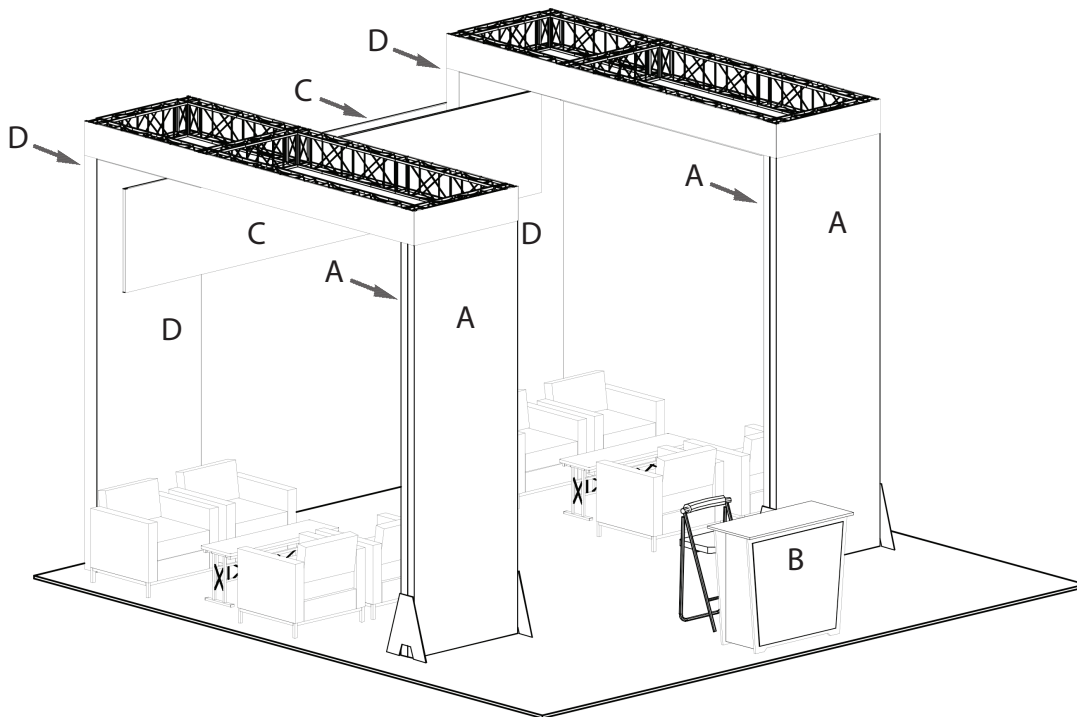

20' x 20' ISLAND • Total height 11'6"

20x20 LIGHTBOX rental to include:

- (2) 11'6" tall x 46" wide double sided lightbox
- (2) Brushed aluminum ceilings with LED downlighting
- (2) 11'6" tall by 46" wide Doublesided graphic tower
- (2) 34.5" x 184" Header Signs
- (1) "EV2" locking standalone counter, 46"w x 20"d black laminate top

CHOICE of black, white, or gray sintra provided standard for all solid infill walls that do not have graphics, unless described otherwise

*White laminate standard for EV2 wall counter sides and standalone counter front and sides

Consult your account rep for options. Additional elements, merchandising and graphics are available

GRAPHICS PACKAGE A TO INCLUDE

- A. - (4) 46" w x 138" h backlit fabric graphic required
- B. - (1) 40" w x 35" h maximum size, SINGLE USE "low-tac" adhesive, front.
- C. - (2) 184" x 34.5" h Header Graphics

GRAPHICS PACKAGE B TO INCLUDE

- Package A, Plus
- D. - (4) 46" w x 138" h Sintra Graphic

DESIGN PRICING DOES NOT INCLUDE chairs, benches, tables, computers, monitors/cables, and carpet. Additional elements, merchandising and graphics are available through your account representative.