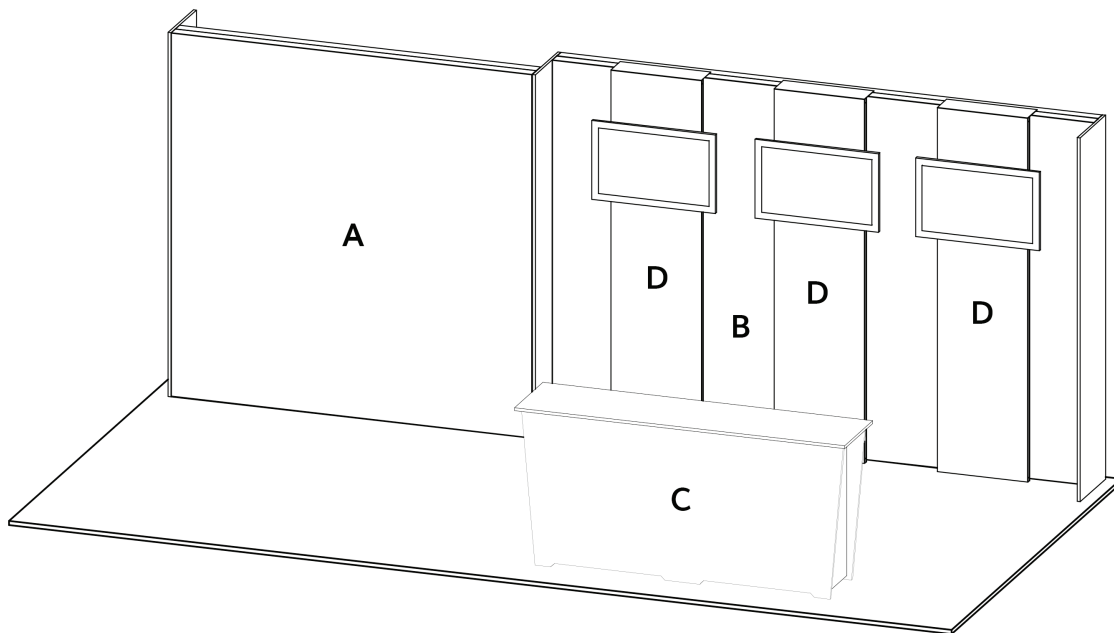

10' x 20' INLINE • Total height 7'8"

10x20 LIGHTBOX rental to include:

- (1) 92" w x 92" h lightbox for mural backwall
- (1) 138" w x 92" h Lightbox behind monitors
- (1) "EV2" double wide standalone counter, 7'w x 20"d black laminate top
- (3) Accent panels with monitor mount (does not include monitors)

CHOICE of black, white, or gray sintra provided standard for all solid infill walls that do not have graphics, unless described otherwise

*White laminate standard for EV2 wall counter sides and standalone counter front and sides

Consult your account rep for options. Additional elements, merchandising and graphics are available

GRAPHICS PACKAGE A TO INCLUDE

- A. - (1) 92" w x 92" h fabric graphic required
- B. - (1) 138" w x 92" h fabric graphic required
- C. - (1) 78" w x 35" h maximum size, SINGLE USE "low-tac" adhesive, front. Refer to template provided.
White laminate will be visible 2" at the edges or behind any smaller profile cut graphics. (Vector art/cut lines must be provided for profile.)

GRAPHICS PACKAGE B TO INCLUDE

Package A, PLUS

- D. - (1) 17.25" w x 92" h printed sintra panel

PRICING DOES NOT INCLUDE chairs, benches, tables, computers, monitors/cables, and carpet. Additional elements, merchandising and graphics are available through your account representative.