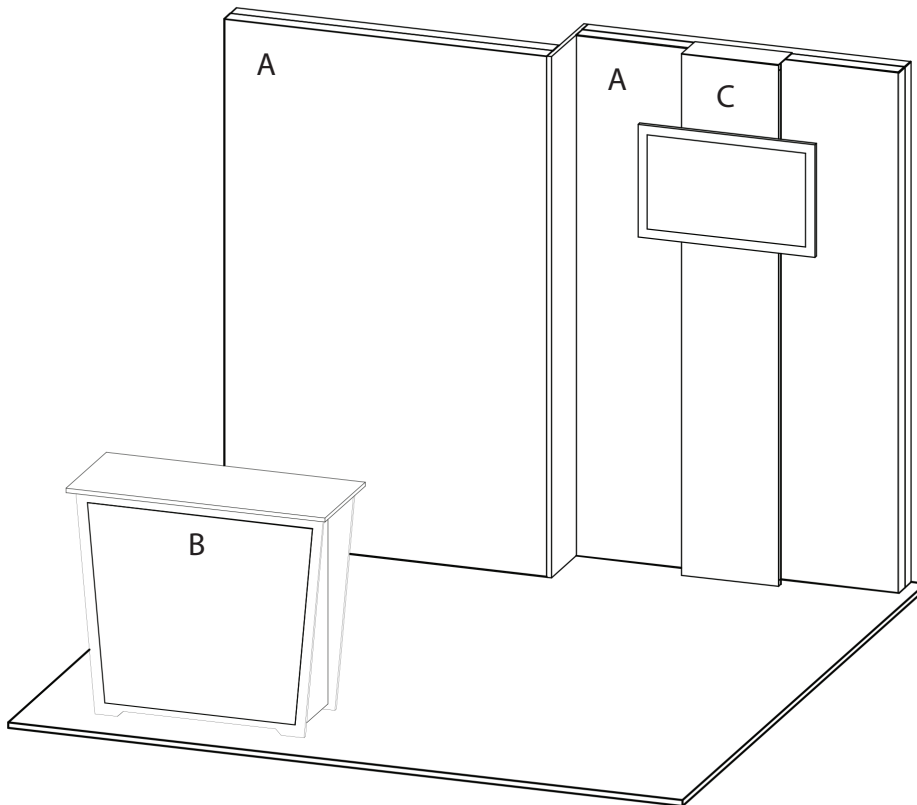

10x10 LIGHTBOX renta to include:

- (2) 92" x 57" Lightbox for mural backwall
- (1) Accent Panel with built in monitor mount
- (1) "EV2" locking standalone counter, 46"w x 20"d black laminate top

CHOICE of black, white, or gray sintra provided standard for all solid infill walls that do not have graphics, unless described otherwise

*White laminate standard for EV2 wall counter sides and standalone counter front and sides

Consult your account rep for options. Additional elements, merchandising and graphics are available

GRAPHICS PACKAGE TO INCLUDE

- A. - (2) 57" x 92"h fabric graphic (required)
- B. - (1) 40"w x 35"h Counter Graphic
- C. - (1) 17.5" x 92"h printed sintra accent panel

PRICING DOES NOT INCLUDE chairs, benches, tables, computers, monitors/cables, and carpet. Additional elements, merchandising and graphics are available through your account representative.