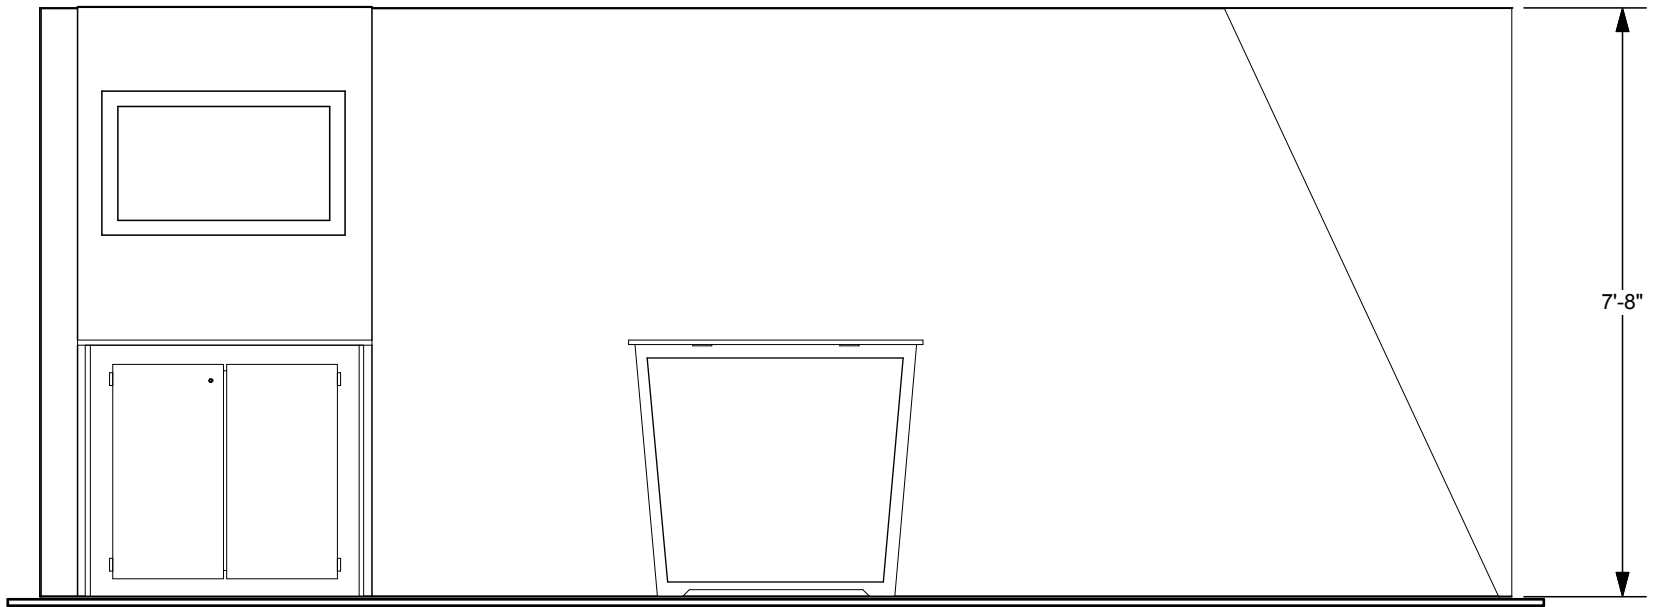

DRAWN BY: LH

DESIGN : AY1020V3-BL

Image Turnkey Rentals

818-563-3322

REFERENCE: 10X20

© 2020

The designs shown herein are protected by copyright and other laws. This document is to be maintained in confidence. No portion of the information or design shown herein may be reproduced, electronically or otherwise, nor may any display be made from this design without written consent.