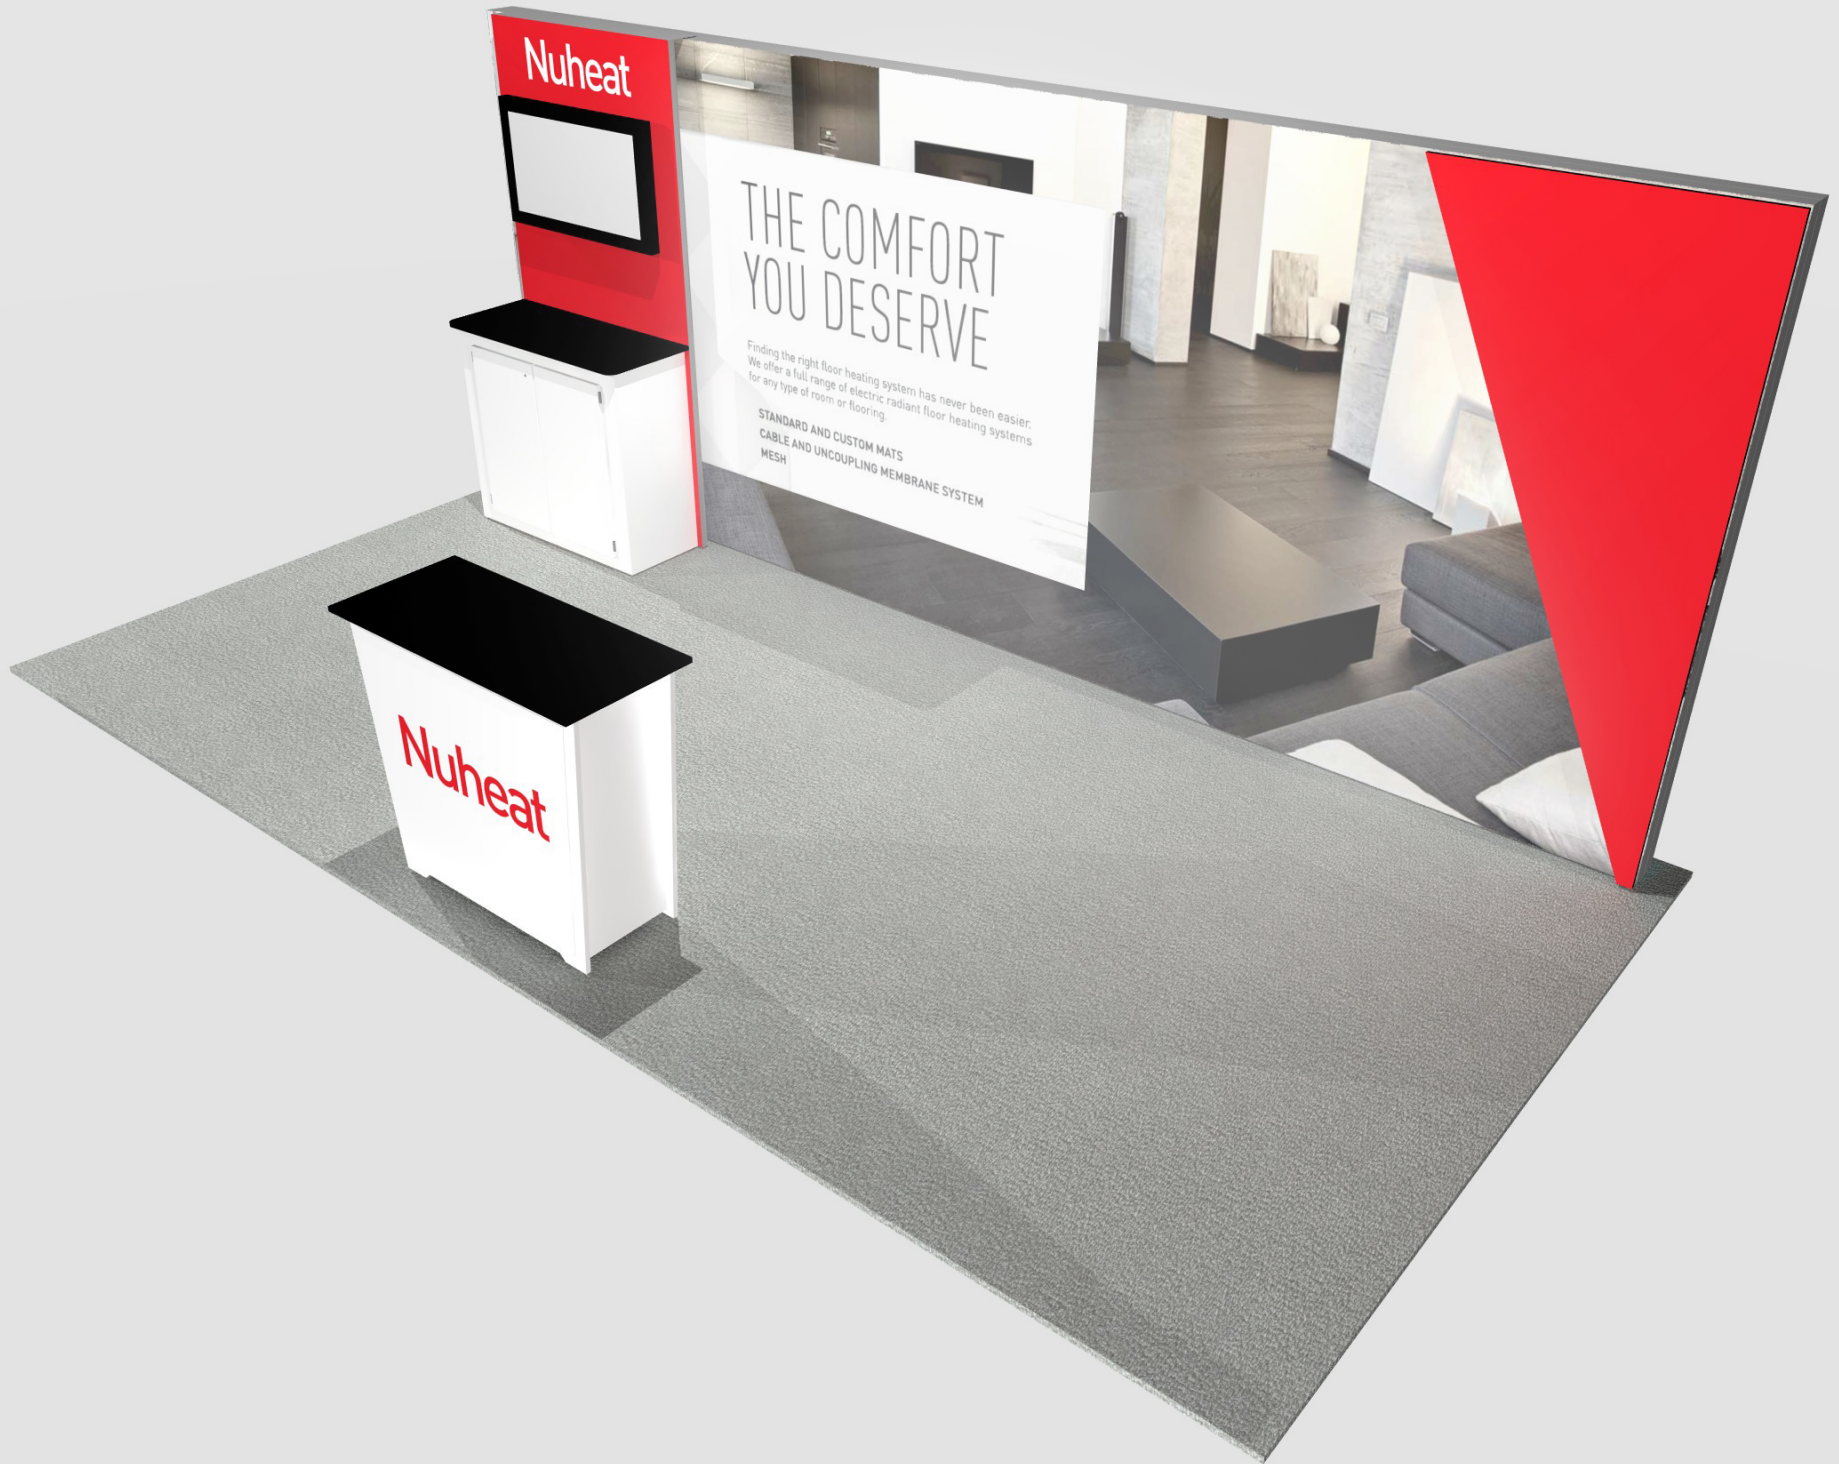

Nuheat

THE COMFORT YOU DESERVE

Finding the right floor heating system has never been easier. We offer a full range of electric radiant floor heating systems for any type of room or flooring.

STANDARD AND CUSTOM MATS
CABLE AND UNCOUPLING MEMBRANE SYSTEM
MESH

Nuheat