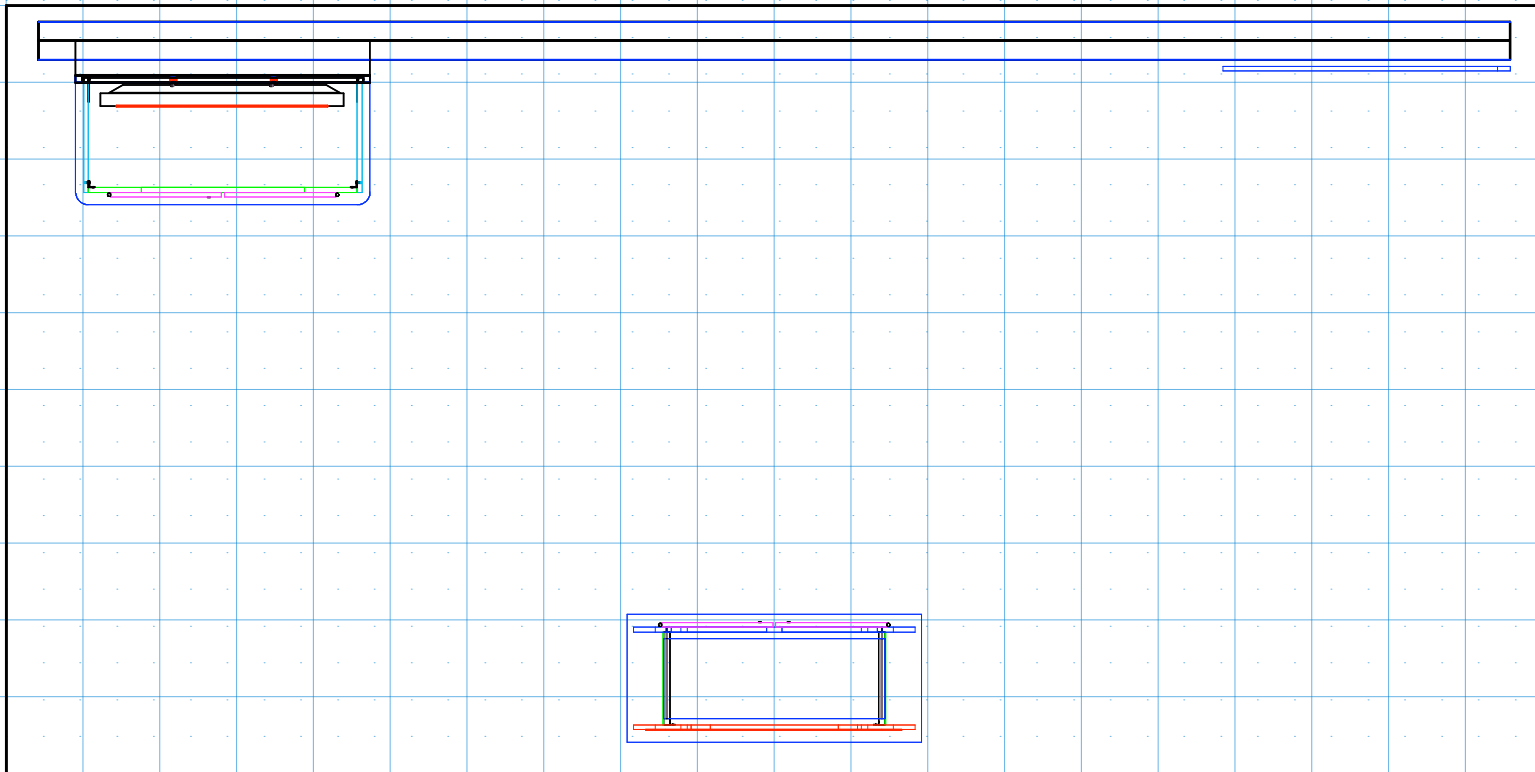

DRAWN BY: LH

DESIGN :AY1020V3-BL

Image Turnkey Rentals 818-563-3322 REFERENCE: 10X20

© 2020

The designs shown herein are protected by copyright and other laws. This document is to be maintained in confidence. No portion of the information or design shown herein may be reproduced, electronically or otherwise, nor may any display be made from this design without written consent.