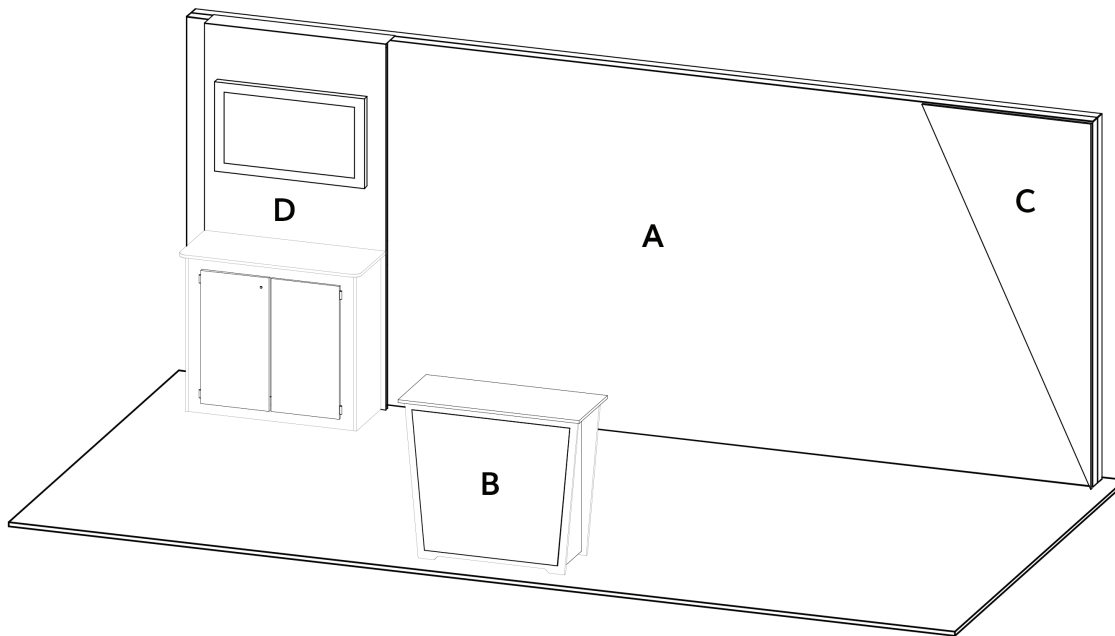

10' x 20' INLINE • Total height 7'8"

10x20 LIGHTBOX rental to include:

230"w x 92"h lightbox for mural backwall

(1) "EV2" locking standalone counter, 46"w x 20"d black laminate top

(1) Angled accent panels in white, printed or brushed aluminum

(1) "Box" workstation with black laminate top and built in monitor mount accommodates up to 46" w monitor. Height is not adjustable, position may vary based on your model

CHOICE of black, white, or gray sintra provided standard for all solid infill walls that do not have graphics, unless described otherwise

*White laminate standard for EV2 wall counter sides and standalone counter front and sides

Consult your account rep for options. Additional elements, merchandising and graphics are available

GRAPHICS PACKAGE A TO INCLUDE

A. - (1) 230"w x 92"h fabric graphic required

B. - (1) 40"w x 35"h maximum size, SINGLE USE "low-tac" adhesive, front. Refer to template provided.

White laminate will be visible 2" at the edges or behind any smaller profile cut graphics. (Vector art/cut lines must be provided for profile.)

GRAPHICS PACKAGE B TO INCLUDE

Package A, PLUS

C. - (1) 44.875" w x 92" h printed sintra panel

GRAPHICS PACKAGE C TO INCLUDE

Package A & B, PLUS

D. - (1) 46" w x 92" h printed sintra panel

PRICING DOES NOT INCLUDE chairs, benches, tables, computers, monitors/cables, and carpet. Additional elements, merchandising and graphics are available through your account representative.

Please follow our graphic file submission guidelines for all printed elements to avoid resubmission requests and delay. Allow at least 10 business days for graphic production.