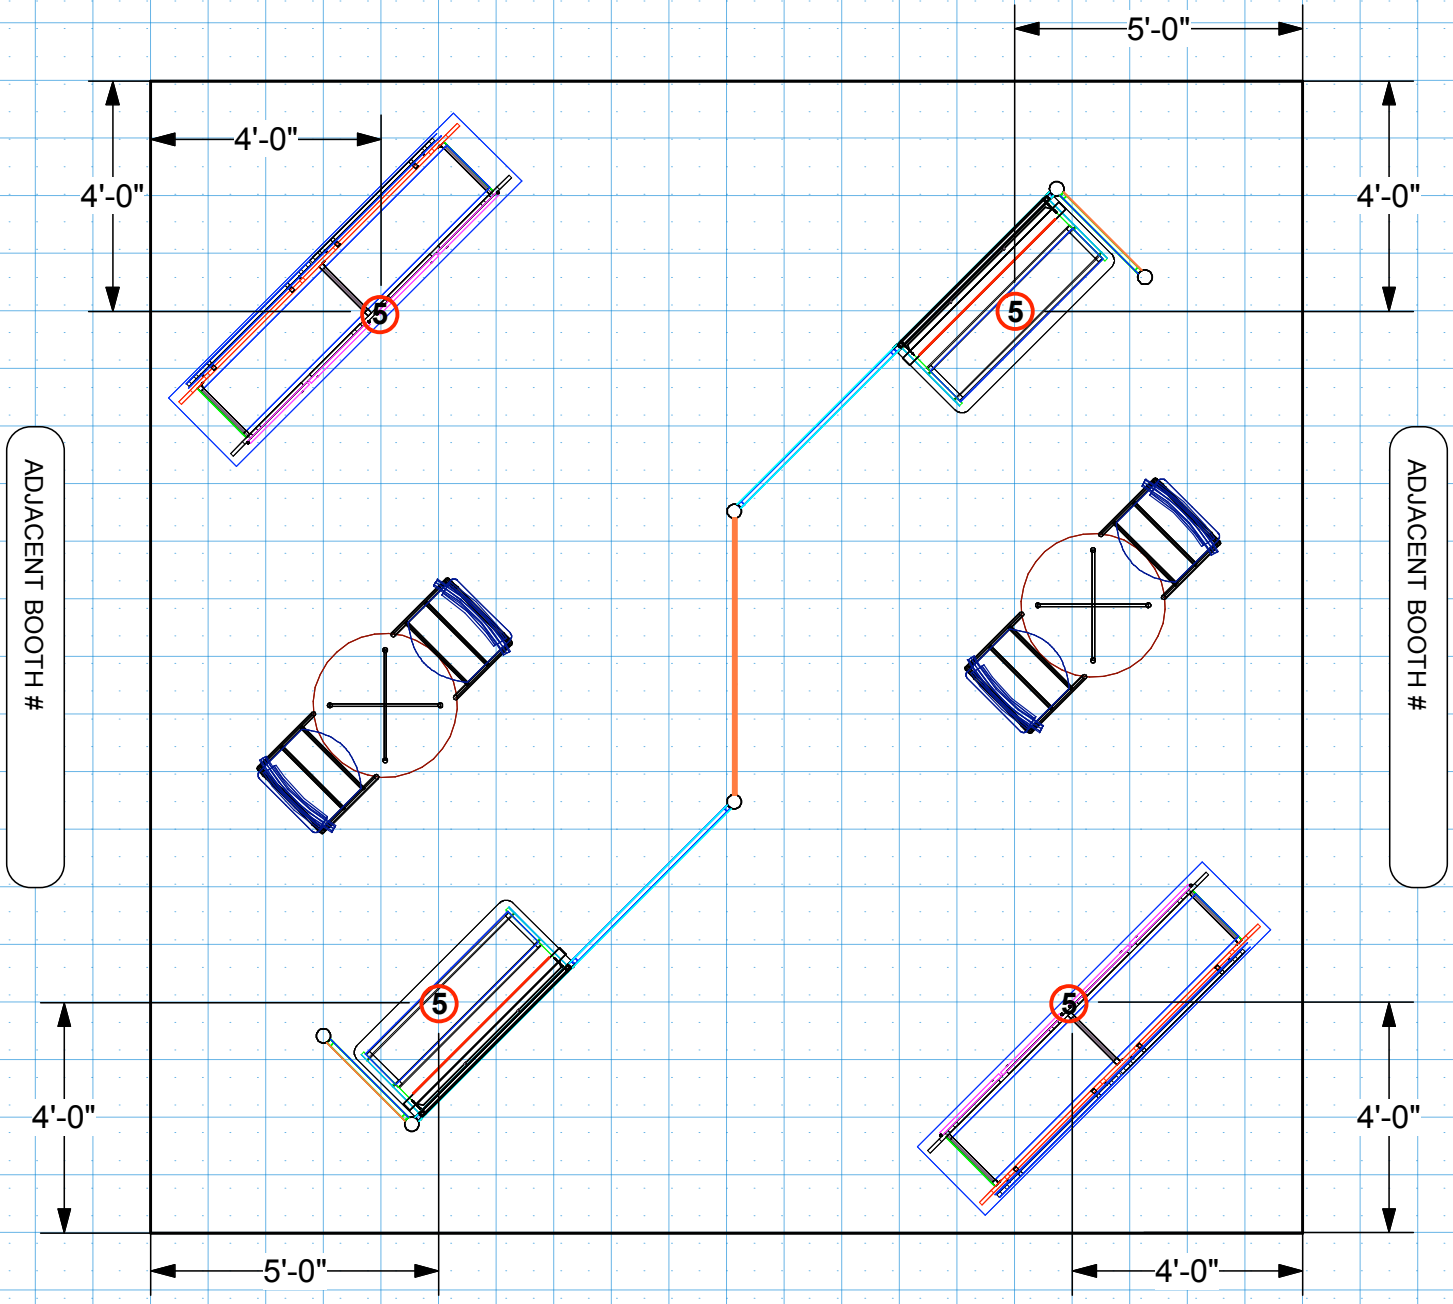

20 x 20 IM37

Electrical Key and Information

- ⑤ 5 Amps
- ⑩ 10 Amps
- ②① 20 Amps

Notes